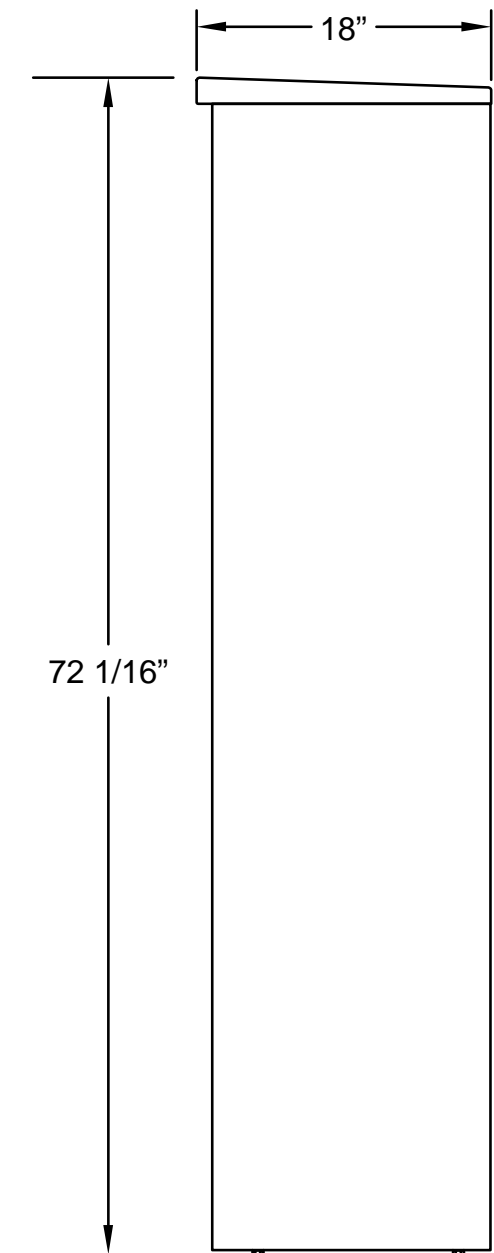

**Elevation
Dimensions**

Overall Width: 1'
6-5/8"

4C15S-HOP-D

U.S. MAIL SUPPLY
America's Mailbox Headquarters

262-782-6510 Toll Free: 800-571-0147

3065 N 124th St, Brookfield, WI 53005

Side View

1. **Models Used:** (1)4C15S-HOP-D
2. **Installation:** depot
3. **4C Finish:** tbd, **Depot Color:** tbd
4. **Locks:** Standard
5. **Door Id:** tbd
6. Matching Standard Attached Trim

Florence versatile™ 4C Mailbox Suites 4C DOOR SIZES

Florence 4C mailboxes are USPS approved. Your installation/layout must also meet a 1:5 parcel locker to mailbox ratio and installation requirements (see next page) if serviced by the U.S. Postal Service. Please contact your local Post Office© if you have any compliance questions re: your specific project.