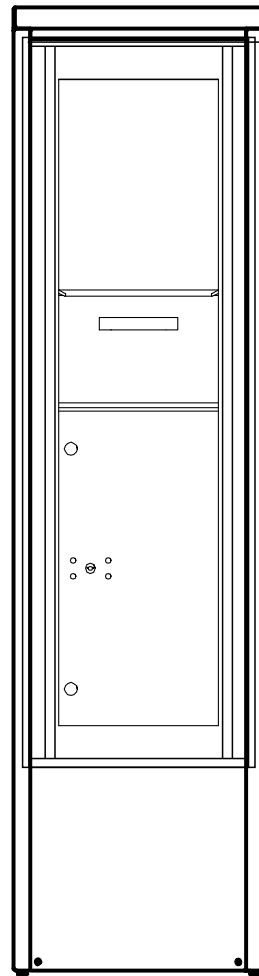

**Elevation
Dimensions**

Overall Width: 1'
6-5/8"

4C15S-HOP-D

U.S. MAIL SUPPLY
America's Mailbox Headquarters

262-782-6510 Toll Free: 800-571-0147

3065 N 124th St, Brookfield, WI 53005

Side View

1. **Models Used:** (1)4C15S-HOP-D
2. **Installation:** depot
3. **4C Finish:** tbd, **Depot Color:** tbd
4. **Locks:** Standard
5. **Door Id:** tbd
6. Matching Standard Attached Trim

Florence versatile™ 4C Mailbox Suites 4C DOOR SIZES

Florence 4C mailboxes are USPS approved. Your installation/layout must also meet a 1:5 parcel locker to mailbox ratio and installation requirements (see next page) if serviced by the U.S. Postal Service. Please contact your local Post Office© if you have any compliance questions re: your specific project.